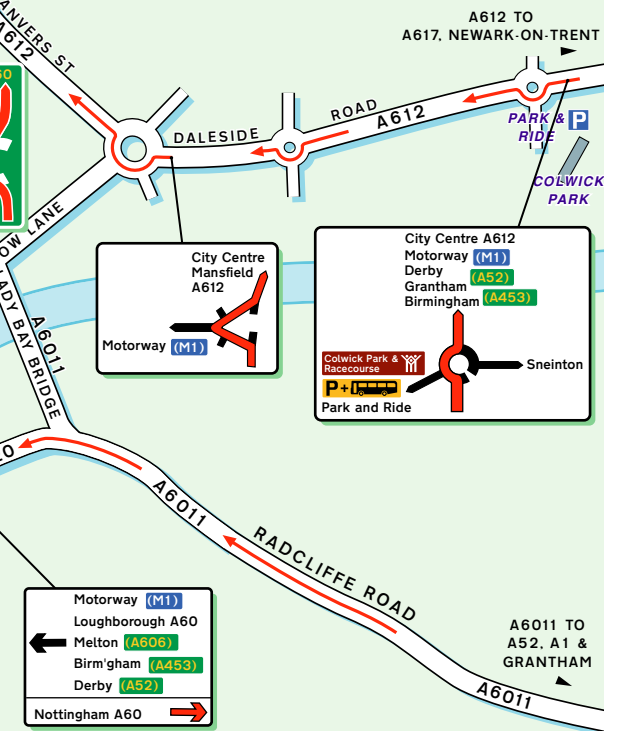

trentfm arena

NOTTINGHAM

Bolero Square, The Lace Market, Nottingham NG1 1LA

Tel: 0115 853 3000 Fax: 0115 853 3067
www.trentfmarenanottingham.com

How to find us

- Road**
Easily accessible by a good road network.
- Rail**
Nottingham Train Station is a 10 minute walk from the NIC. For timetable and fare information contact National Rail Enquiries 0845 748 4950.
- Bus**
Nottingham has two Bus Stations Broadmarsh and Victoria, each of which are a 10 minute walk from the NIC. Information is available from your local bus provider.
- Tram**
Trams run every 10 minutes until midnight. Disembark at the 'Lace Market' stop on Fletcher Gate which is 2 minutes from the NIC. Contact 0115 915 6600 for further details.
- Air**
Nottingham East Midlands Airport is a 45 minute drive from the NIC.
- Parking**
There is no on site car park. We recommend parking at the metro car park, where you can pre-pay and take advantage of the free courtesy bus on selected nights.

KEY:

- ONE WAY
- RESTRICTED ACCESS & PEDESTRIANIZED
- TRAM ROUTE
- TRAM STOP

Motorway (M1)
 Loughborough A60
 Melton (A606)
 Birm'gham (A453)
 Derby (A52)
 Nottingham A60

© Give Way 2004 © Crown Copyright . PU 100040256. Mapping sourced from Ordnance Survey