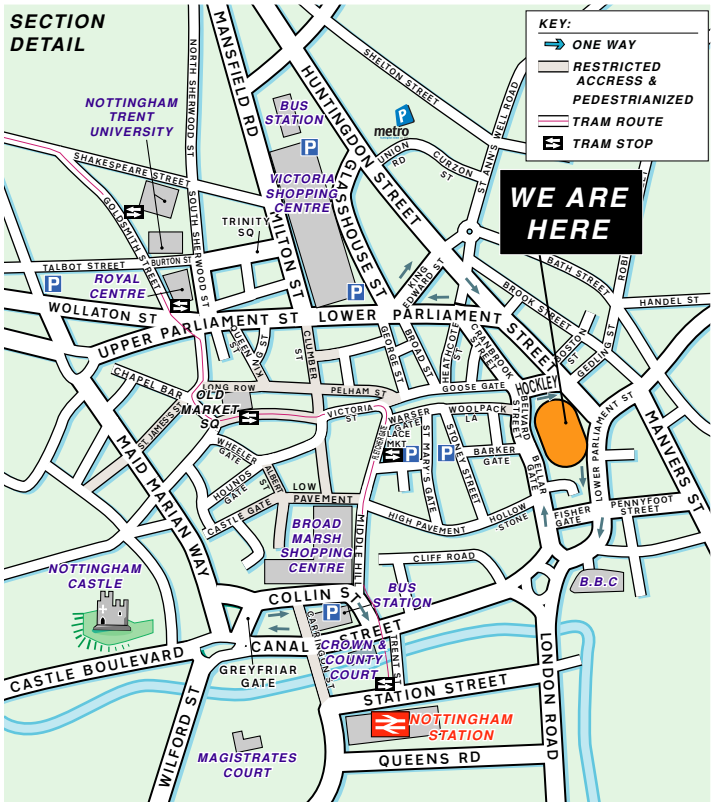

trentfm arena

NOTTINGHAM

Bolero Square, The Lace Market, Nottingham NG1 1LA

Tel: 0115 853 3000 Fax: 0115 853 3067
www.trentfmarenanottingham.com

How to find us

- Road**
Easily accessible by a good road network.
- Rail**
Nottingham Train Station is a 10 minute walk from the NIC. For timetable and fare information contact National Rail Enquiries 0845 748 4950.
- Bus**
Nottingham has two Bus Stations Broadmarsh and Victoria, each of which are a 10 minute walk from the NIC. Information is available from your local bus provider.
- Tram**
Trams run every 10 minutes until midnight. Disembark at the 'Lace Market' stop on Fletcher Gate which is 2 minutes from the NIC. Contact 0115 915 6600 for further details.
- Air**
Nottingham East Midlands Airport is a 45 minute drive from the NIC.
- Parking**
There is no on site car park. We recommend parking at the metro car park, where you can pre-pay and take advantage of the free courtesy bus on selected nights.

KEY:

- ONE WAY
- RESTRICTED ACCESS & PEDESTRIANIZED
- TRAM ROUTE
- TRAM STOP

Motorway (M1)
 Loughborough A60
 Melton (A606)
 Birm'gham (A453)
 Derby (A52)
 Nottingham A60

© Give Way 2004 © Crown Copyright . PU 100040256. Mapping sourced from Ordnance Survey